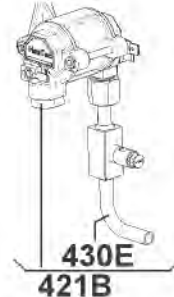

Dometic 7855L Gas/Electric Zone

GASARMATUR GAS EQUIPMENT

ELEKTROARMATUR ELECTRO EQUIPMENT

No.	Description	Man No.	Our Ref.	No.	Description	Man No.	Our Ref.
421B	Gas Valve + Connection	2412798312	138655	491	Relay 12V 30A	2952089007	139024
446	Heater 230V 190W	2412966505	136334	521	Burner Control Device	2412789303	138640
446	Heater 12V 170W	2412968105	139026	523A	PCB	2412771111	135991
487C	Temperature Shaft	2412785103	138642				