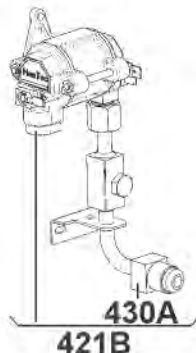

Dometic 7855L Gas/Electric Zone

GASARMATUR GAS EQUIPMENT

ELEKTROARMATUR ELECTRO EQUIPMENT

No.	Description	Man No.	Our Ref.	No.	Description	Man No.	Our Ref.
421B	Gas Valve + Connection	2412798312	138655	491	Relay 12V 30A	2952089007	139024
446	Heater 230V 190W	2412966505	136334	521	Burner Control Device	2412789303	138640
446	Heater 12V 170W	2412968105	139026	523A	PCB	2412771111	135991
487C	Temperature Shaft	2412785103	138642				