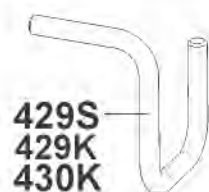

Dometic 7855L Gas/Electric Zone

GASARMATUR GAS EQUIPMENT

ELEKTROARMATUR ELECTRO EQUIPMENT

No.	Description	Man No.	Our Ref.	No.	Description	Man No.	Our Ref.
421B	Gas Valve + Connection	2412798312	138655	491	Relay 12V 30A	2952089007	139024
446	Heater 230V 190W	2412966505	136334	521	Burner Control Device	2412789303	138640
446	Heater 12V 170W	2412968105	139026	523A	PCB	2412771111	135991
487C	Temperature Shaft	2412785103	138642				