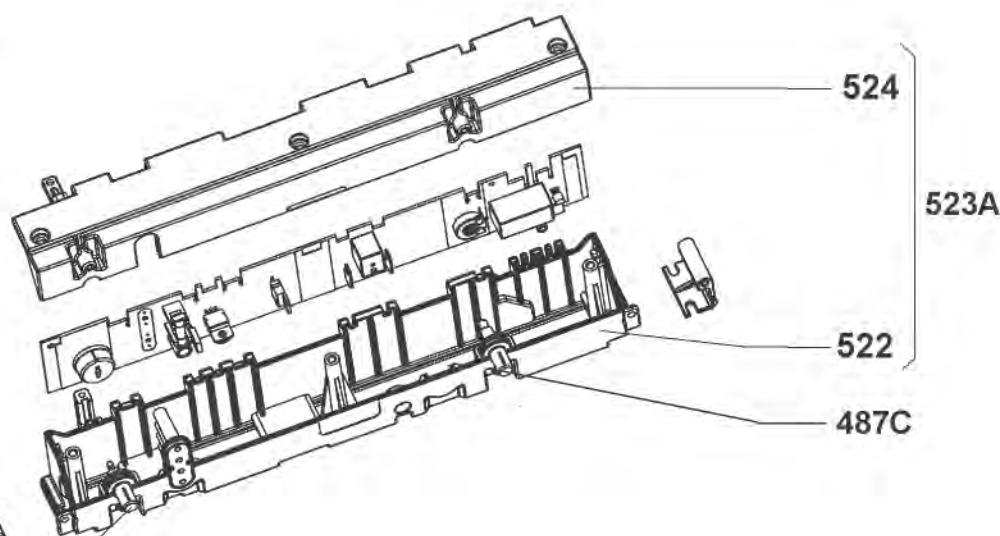

Dometic 7855L Gas/Electric Zone

GASARMATUR GAS EQUIPMENT

ELEKTROARMATUR ELECTRO EQUIPMENT

No.	Description	Man No.	Our Ref.	No.	Description	Man No.	Our Ref.
421B	Gas Valve + Connection	2412798312	138655	491	Relay 12V 30A	2952089007	139024
446	Heater 230V 190W	2412966505	136334	521	Burner Control Device	2412789303	138640
446	Heater 12V 170W	2412968105	139026	523A	PCB	2412771111	135991
487C	Temperature Shaft	2412785103	138642				