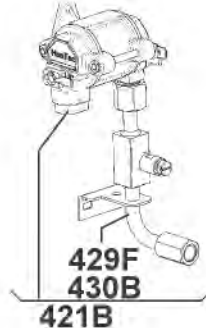

Dometic 7855L Gas/Electric Zone

GASARMATUR GAS EQUIPMENT

ELEKTROARMATUR ELECTRO EQUIPMENT

No.	Description	Man No.	Our Ref.	No.	Description	Man No.	Our Ref.
421B	Gas Valve + Connection	2412798312	138655	491	Relay 12V 30A	2952089007	139024
446	Heater 230V 190W	2412966505	136334	521	Burner Control Device	2412789303	138640
446	Heater 12V 170W	2412968105	139026	523A	PCB	2412771111	135991
487C	Temperature Shaft	2412785103	138642				