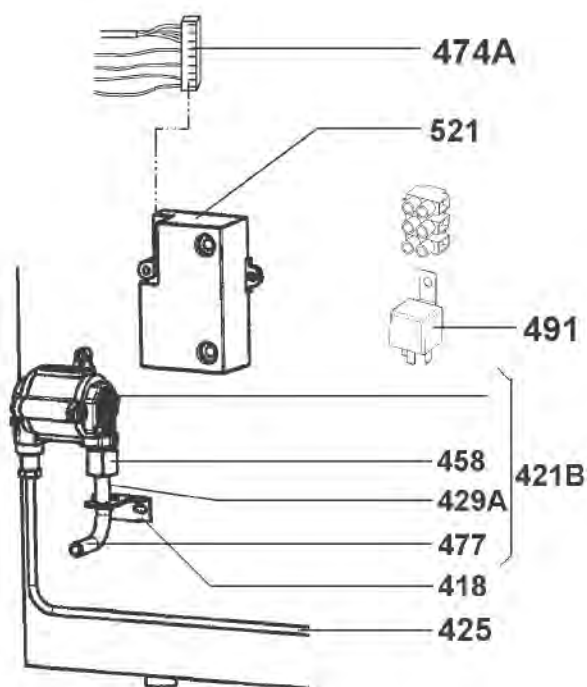

Dometic 7855L Gas/Electric Zone

GASARMATUR GAS EQUIPMENT

ELEKTROARMATUR ELECTRO EQUIPMENT

No.	Description	Man No.	Our Ref.	No.	Description	Man No.	Our Ref.
421B	Gas Valve + Connection	2412798312	138655	491	Relay 12V 30A	2952089007	139024
446	Heater 230V 190W	2412966505	136334	521	Burner Control Device	2412789303	138640
446	Heater 12V 170W	2412968105	139026	523A	PCB	2412771111	135991
487C	Temperature Shaft	2412785103	138642				