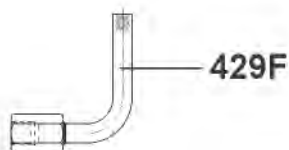

Dometic 7855L Gas/Electric Zone

GASARMATUR GAS EQUIPMENT

ELEKTROARMATUR ELECTRO EQUIPMENT

No.	Description	Man No.	Our Ref.	No.	Description	Man No.	Our Ref.
421B	Gas Valve + Connection	2412798312	138655	491	Relay 12V 30A	2952089007	139024
446	Heater 230V 190W	2412966505	136334	521	Burner Control Device	2412789303	138640
446	Heater 12V 170W	2412968105	139026	523A	PCB	2412771111	135991
487C	Temperature Shaft	2412785103	138642				