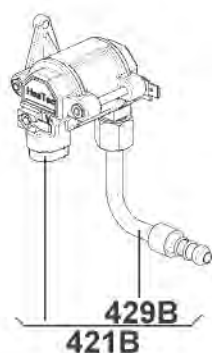

Dometic 7855L Gas/Electric Zone

GASARMATUR GAS EQUIPMENT

ELEKTROARMATUR ELECTRO EQUIPMENT

No.	Description	Man No.	Our Ref.	No.	Description	Man No.	Our Ref.
421B	Gas Valve + Connection	2412798312	138655	491	Relay 12V 30A	2952089007	139024
446	Heater 230V 190W	2412966505	136334	521	Burner Control Device	2412789303	138640
446	Heater 12V 170W	2412968105	139026	523A	PCB	2412771111	135991
487C	Temperature Shaft	2412785103	138642				