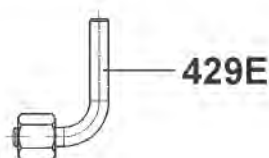

Dometic 7855L Gas/Electric Zone

GASARMATUR GAS EQUIPMENT

ELEKTROARMATUR ELECTRO EQUIPMENT

No.	Description	Man No.	Our Ref.	No.	Description	Man No.	Our Ref.
421B	Gas Valve + Connection	2412798312	138655	491	Relay 12V 30A	2952089007	139024
446	Heater 230V 190W	2412966505	136334	521	Burner Control Device	2412789303	138640
446	Heater 12V 170W	2412968105	139026	523A	PCB	2412771111	135991
487C	Temperature Shaft	2412785103	138642				