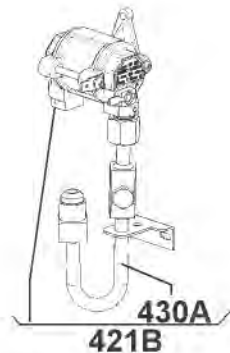

Dometic 7855L Gas/Electric Zone

GASARMATUR GAS EQUIPMENT

ELEKTROARMATUR ELECTRO EQUIPMENT

No.	Description	Man No.	Our Ref.	No.	Description	Man No.	Our Ref.
421B	Gas Valve + Connection	2412798312	138655	491	Relay 12V 30A	2952089007	139024
446	Heater 230V 190W	2412966505	136334	521	Burner Control Device	2412789303	138640
446	Heater 12V 170W	2412968105	139026	523A	PCB	2412771111	135991
487C	Temperature Shaft	2412785103	138642				