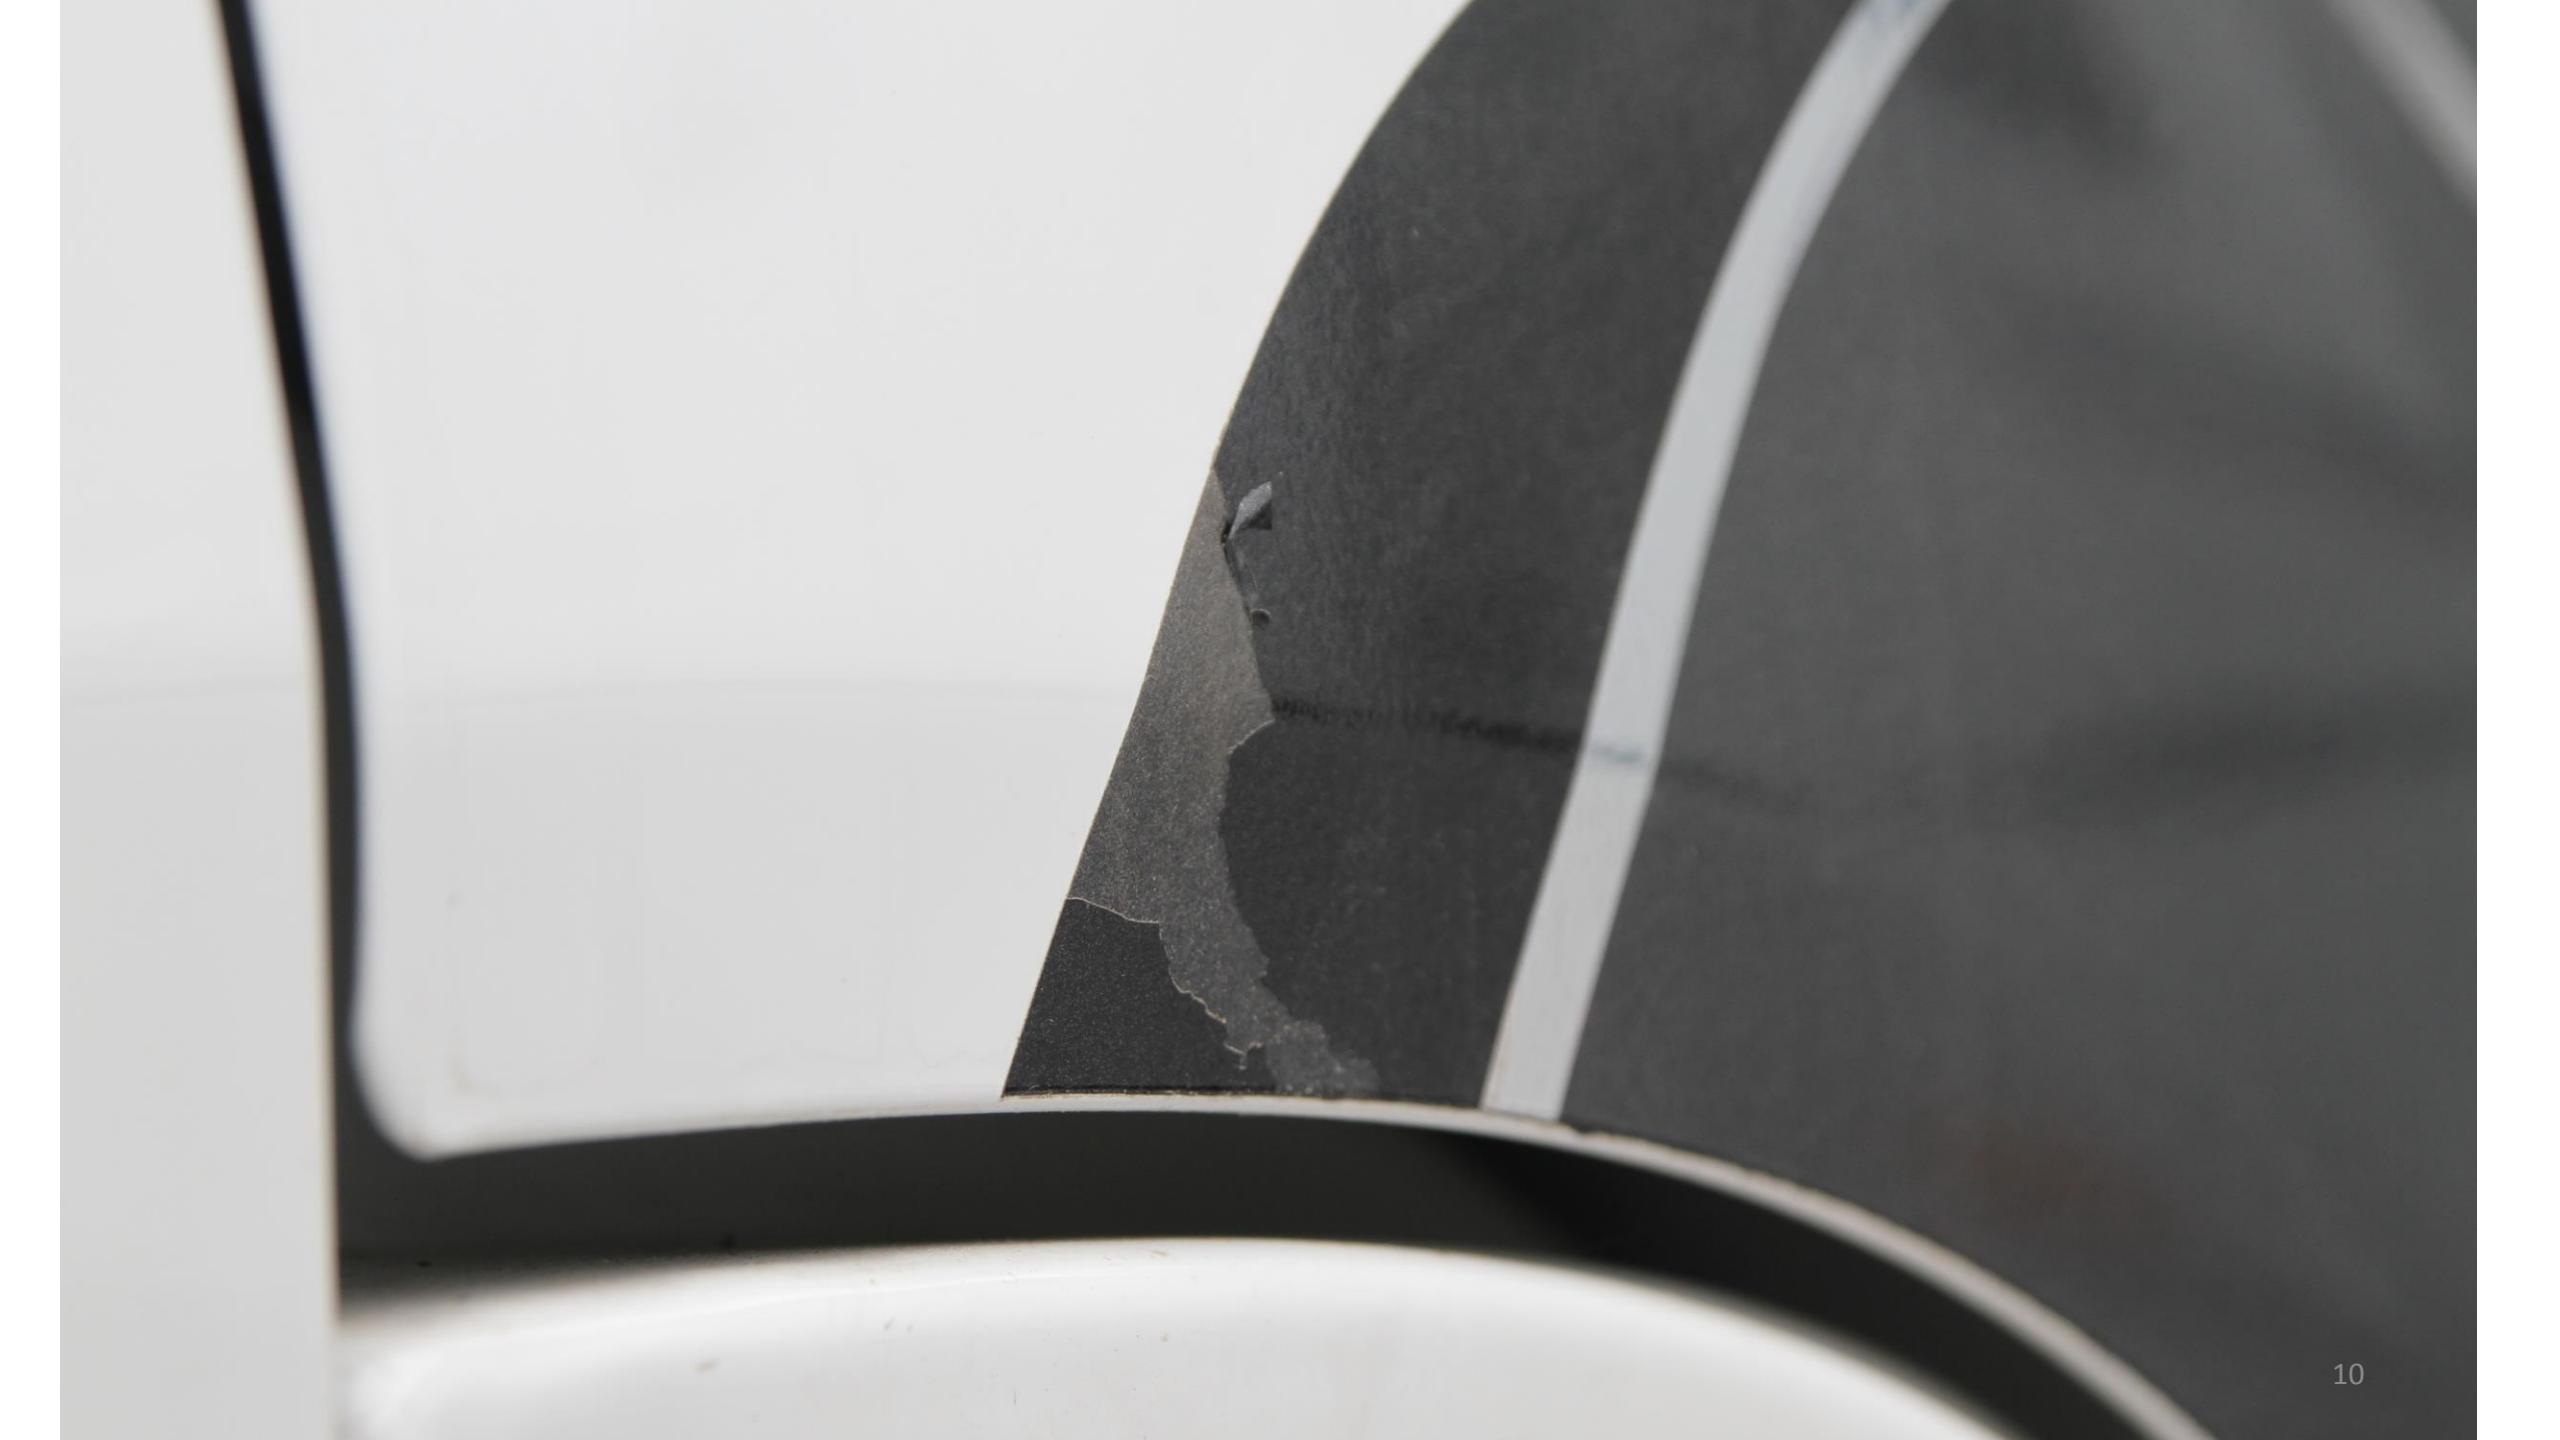

KABE

ALARM

A close-up photograph of a white, curved surface, likely a car's hood or trunk. Two rectangular vents with slanted grilles are positioned horizontally near the top. Below them, the words "Travel Master" are embossed in a cursive script. The "T" in "Travel" has a distinctive arrowhead shape at its base. The surface is smooth and reflects light, suggesting a glossy finish. The background is dark and out of focus, showing what appears to be a windshield wiper mechanism.

Travel Master